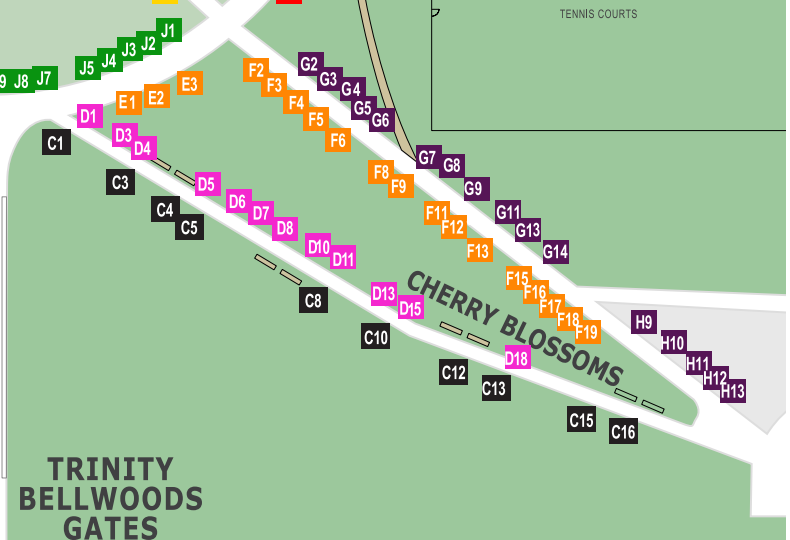

CRAWFORD STREET

ONE WAY NORTH

GORE VALE AVENUE

ONE WAY SOUTH

CHILD WATER PLAY

KIDS ZONE

INTERACTIVE ART ZONE

FOOD

CRAFT BEER GARDEN & PERFORMANCE ZONE

INFO BOOTH

TENNIS COURTS

TENNIS COURTS

CHERRY BLOSSOMS

TRINITY BELLWOODS GATES

TRINITY BELLWOODS COMMUNITY CENTRE

QUEEN STREET WEST