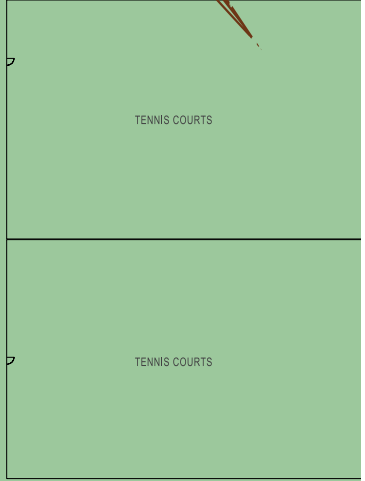

CRAWFORD STREET

ONE WAY NORTH

GORE VALE AVENUE

ONE WAY SOUTH

CHILD WATER PLAY

KIDS ZONE

INTERACTIVE ART ZONE

FOOD

CRAFT BEER GARDEN & PERFORMANCE ZONE

INFO BOOTH

TENNIS COURTS

TENNIS COURTS

CHERRY BLOSSOMS

TRINITY BELLWOODS GATES

TRINITY BELLWOODS COMMUNITY CENTRE

QUEEN STREET WEST